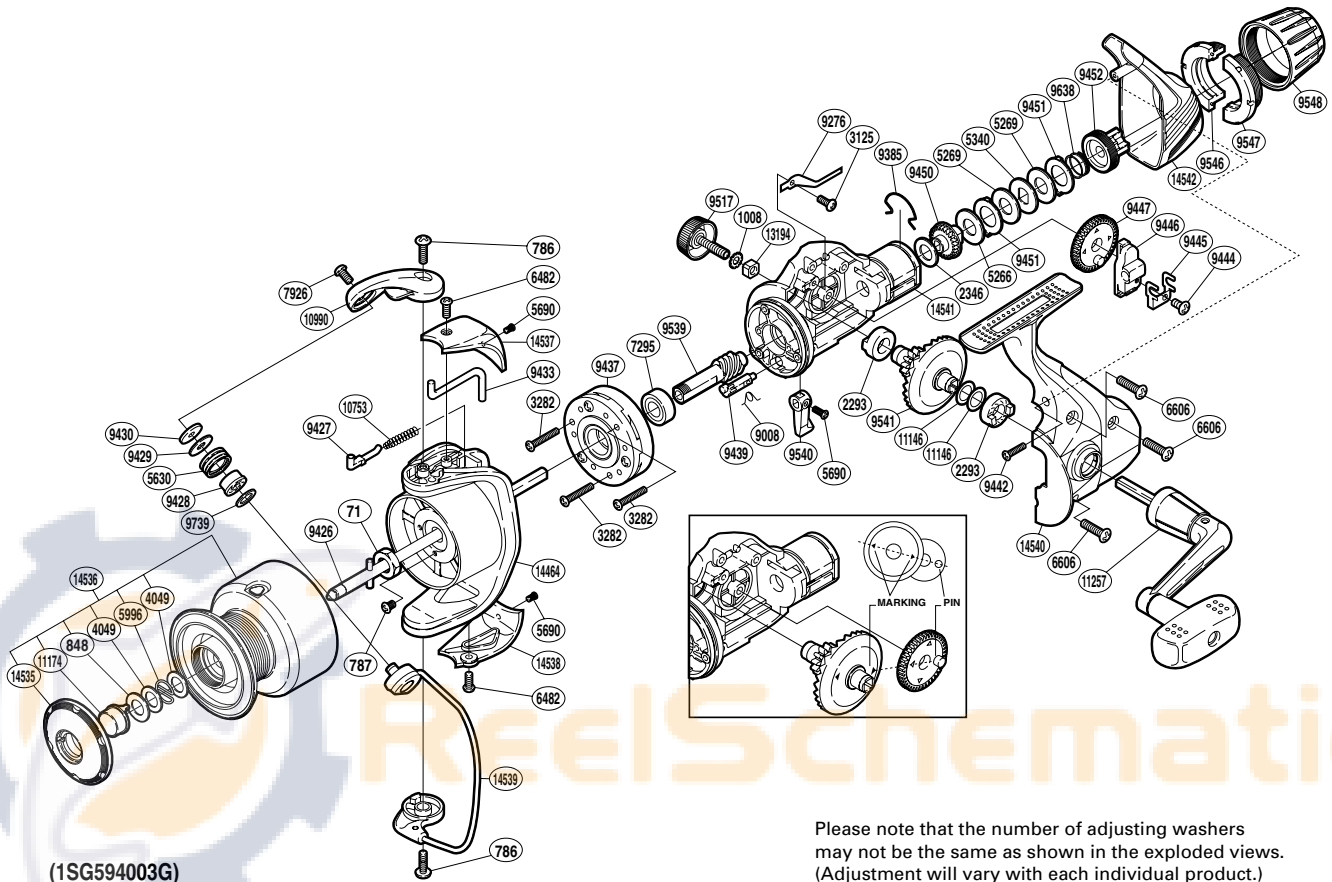

SHIMANO

ALIVIO

ALV-4000RC

(1SG594003G)

Part No.	Description	Part No.	Description	Part No.	Description
RD 0071	Rotor Nut	RD 9276	Drag Click	RD 9541	Drive Gear
RD 0786	Screw	RD 9385	Hold Click Spring	RD 9546	Drag Programmer B1
RD 0787	Screw	RD 9426	Main Shaft	RD 9547	Drag Programmer B2
RD 0848	Washer	RD 9427	Bail Spring Guide	RD 9548	Drag Programmer A
RD 1008	Handle Lock Washer	RD 9428	Line Roller Bushing	RD 9638	Drag Coil Spring
RD 2293	Drive Gear Bushing	RD 9429	Line Roller Spacer	RD 9739	Bearing Spacer
RD 2346	Drag Washer	RD 9430	Line Roller Washer	RD10753	Bail Spring
RD 3125	Screw	RD 9433	Bail Trip Lever	RD10990	Bail Arm
RD 3282	Screw	RD 9437	Roller Clutch Assembly	RD11146	Washer
RD 4049	Washer	RD 9439	Anti-Reverse Cam	RD11174	Push Button
RD 5266	Drag Washer	RD 9442	Screw	RD11257	Handle Assembly
RD 5269	Drag Washer	RD 9444	Slider Retainer Screw	RD13194	Handle Screw Lock
RD 5340	Key Washer	RD 9445	Oscillating Slider Retainer	RD14464	Rotor
RD 5630	Line Roller	RD 9446	Oscillating Slider	RD14535	Push Button Collar
RD 5690	Screw	RD 9447	Oscillating Gear	RD14536	Spool Assembly
RD 5996	Locking Spring	RD 9450	Drag Shaft	RD14537	Bail Spring Cover
RD 6482	Screw	RD 9451	Eared Washer	RD14538	Bail Hold Support Guard
RD 6606	Screw	RD 9452	Pressure Screw	RD14539	Bail Assembly
RD 7295	Ball Bearing	RD 9517	Handle Screw Cap	RD14540	Side Cover
RD 7926	Screw	RD 9539	Pinion Gear	RD14541	Body
RD 9008	Anti-Reverse Cam Spring	RD 9540	Anti-Reverse Lever	RD14542	Rear Protector